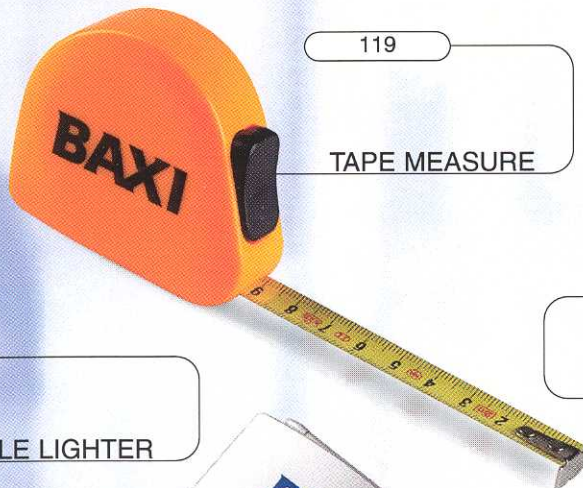

OTHERS

119

TAPE MEASURE