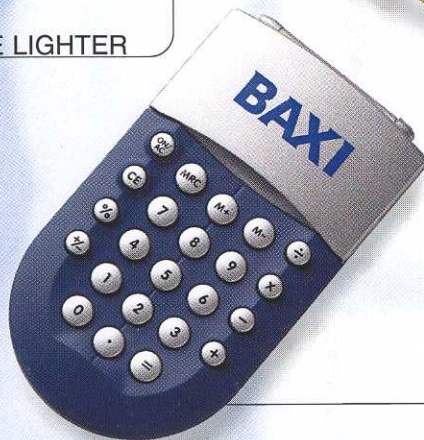

OTHERS

119

TAPE MEASURE

252

DISPOSABLE LIGHTER

290

MOUSE MAT

260

CALCULATOR

Selling outlet items

249

LARGE STICKER
57x22 cm

SMALL STICKER 14x5 cm

247

MEDIUM STICKER 28x11 cm

353